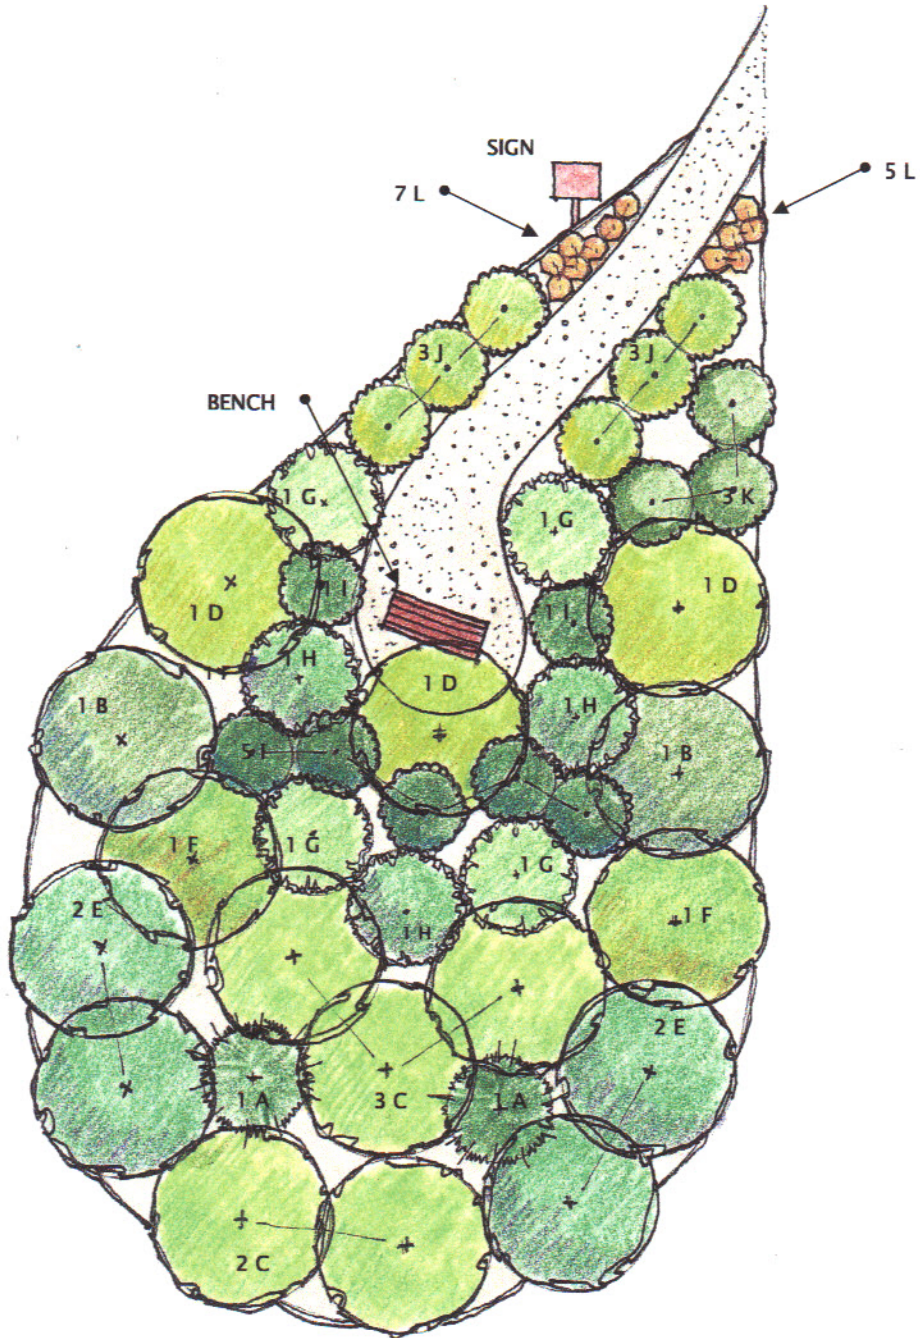

MYRTLE POINT PARK
GENE PIOTROWSKI MEMORIAL GROVE
FOREST MANAGEMENT PLAN

Landscape Plan

**MYRTLE POINT PARK
GENE PIOTROWSKI MEMORIAL GROVE
FOREST MANAGEMENT PLAN**

Landscape Schedule

Symbol	Number	Common Name	Scientific Name	Plant Type
A	2	American Holly	<i>Ilex opaca</i>	Canopy Tree
B	2	Black Tupelo	<i>Nyssa sylvatica</i>	Canopy Tree
C	5	Hackberry	<i>Celtis occidentalis</i>	Canopy Tree
D	3	Northern Red Oak	<i>Quercus rubra</i>	Canopy Tree
E	4	Serviceberry	<i>Amelanchier canadensis</i>	Canopy Tree
F	2	Willow Oak	<i>Quercus phellos</i>	Canopy Tree
G	4	Dogwood	<i>Cornus florida</i>	Understory Tree
H	3	Redbud	<i>Cercis canadensis</i>	Understory Tree
I	7	Inkberry	<i>Ilex glabra</i>	Large Shrub
J	6	Virginia Sweetspire	<i>Itea v.</i>	Large Shrub
K	3	Winterberry	<i>Ilex verticillata</i>	Large Shrub
L	12	Black-eyed Susan	<i>Rudbeckia hirta</i>	Herbaceous Plant